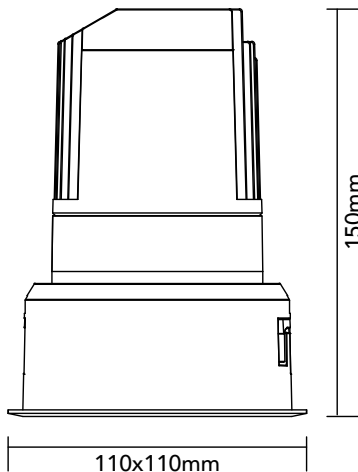

DK20.24.940.13

20.4W / 4000K / 47° / IP54

Frame Colour Options

- White
- Black

Baffle Colour Options

- Matte White
- Metallic Chrome
- Metallic Gold
- Metallic Black
- Matte Black

100x100mm

Key Specifications

Shape	Square
Frame Type	Trim
Engine Orientation	Adjustable
Lamp Type	LED
System Power	20.4 W
Colour Temperature	4000 K
Lumen Output	2095 lm
CRI	>90 Ra
Beam Angle	47°
Warranty	SEVEN (7) year limited

LED

Model	Citizen CLU028-1204C4
Colour Temperature	4000 K
SDCM	<3
Rated Lifespan	>100000 hours (L70)

Physical

Body Shell	Aluminium 6063
Frame	Aluminium 6063
Baffle	Powder Coated / UV Processed
Optics	PMMA Lens
Filter	Honeycomb Louvre (Optional)
Net Weight	0.76 kg