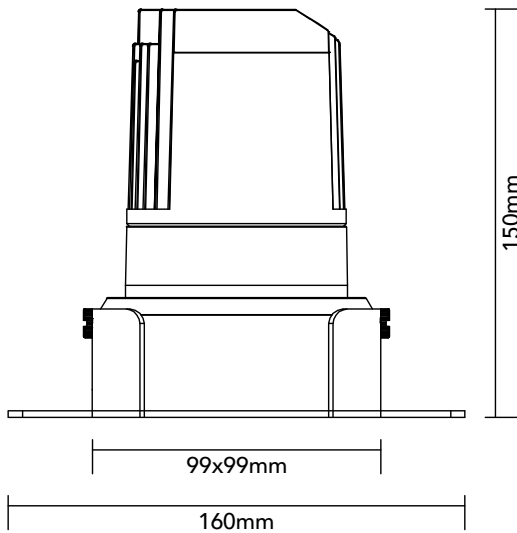

DK20.24.940.14

20.4W / 4000K / 47° / IP54

Frame Colour Options

- White
- Black

Baffle Colour Options

- Matte White
- Metallic Chrome
- Metallic Gold
- Metallic Black
- Matte Black

100x100mm

Key Specifications

Shape	Square
Frame Type	Trimless
Engine Orientation	Adjustable
Lamp Type	LED
System Power	20.4 W
Colour Temperature	4000 K
Lumen Output	2095 lm
CRI	>90 Ra
Beam Angle	47°
Warranty	SEVEN (7) year limited

LED

Model	Citizen CLU028-1204C4
Colour Temperature	4000 K
SDCM	<3
Rated Lifespan	>100000 hours (L70)

Physical

Body Shell	Aluminium 6063
Frame	Aluminium 6063
Baffle	Powder Coated / UV Processed
Optics	PMMA Lens
Filter	Honeycomb Louvre (Optional)
Net Weight	0.76 kg