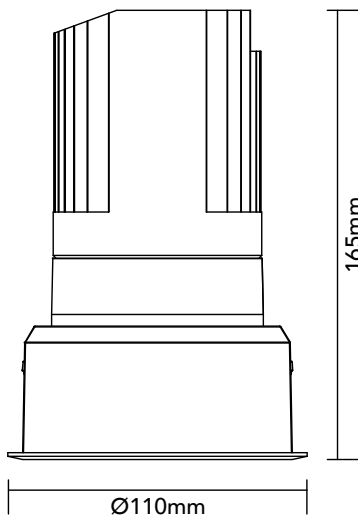

DK30.11.927.11

29.8W / 2700K / 17° / IP54

Frame Colour Options

- White
- Black

Baffle Colour Options

- Matte White
- Metallic Chrome
- Metallic Gold
- Metallic Black
- Matte Black

100x100mm

Key Specifications

Shape	Round
Frame Type	Trim
Engine Orientation	Fixed
Lamp Type	LED
System Power	29.8 W
Colour Temperature	2700 K
Lumen Output	2670 lm
CRI	>90 Ra
Beam Angle	17°
Warranty	SEVEN (7) year limited

LED

Model	Citizen CLU028-1204C4
Colour Temperature	2700 K
SDCM	<3
Rated Lifespan	>100000 hours (L70)

Physical

Body Shell	Aluminium 6063
Frame	Aluminium 6063
Baffle	Powder Coated / UV Processed
Optics	PMMA Lens
Filter	Honeycomb Louvre (Optional)
Net Weight	0.78 kg

Environmental

Installation Environment	Ceiling
Mounting	Recessed
Operating Temperature	-20° to 40°C
Humidity	10% to 90% RH
IP Rating	IP54