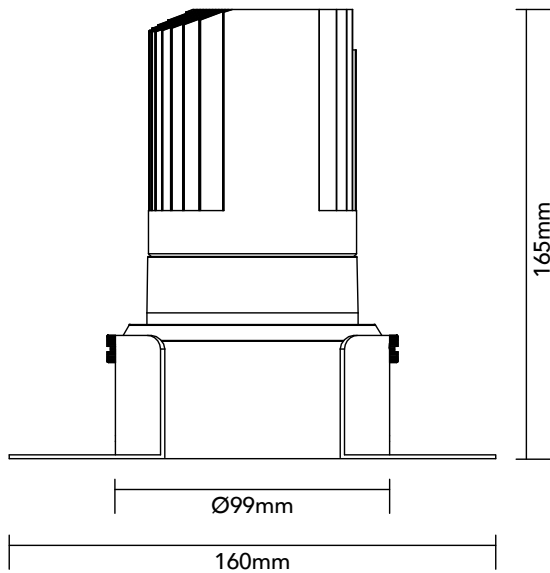

# DK30.11.927.12

29.8W / 2700K / 17° / IP54

## Key Specifications

Shape	Round
Frame Type	Trimless
Engine Orientation	Fixed
Lamp Type	LED
System Power	29.8 W
Colour Temperature	2700 K
Lumen Output	2670 lm
CRI	>90 Ra
Beam Angle	17°
Warranty	SEVEN (7) year limited

## Physical

Body Shell	Aluminium 6063
Frame	Aluminium 6063
Baffle	Powder Coated / UV Processed
Optics	PMMA Lens
Filter	Honeycomb Louvre (Optional)
Net Weight	0.78 kg