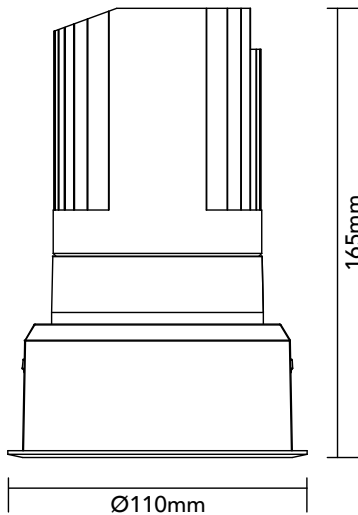

DK30.11.930.11

29.8W / 3000K / 17° / IP54

Frame Colour Options

- White
- Black

Baffle Colour Options

- Matte White
- Metallic Chrome
- Metallic Gold
- Metallic Black
- Matte Black

100x100mm

Key Specifications

Shape	Round
Frame Type	Trim
Engine Orientation	Fixed
Lamp Type	LED
System Power	29.8 W
Colour Temperature	3000 K
Lumen Output	2850 lm
CRI	>90 Ra
Beam Angle	17°
Warranty	SEVEN (7) year limited

LED

Model	Citizen CLU028-1204C4
Colour Temperature	3000 K
SDCM	<3
Rated Lifespan	>100000 hours (L70)

Physical

Body Shell	Aluminium 6063
Frame	Aluminium 6063
Baffle	Powder Coated / UV Processed
Optics	PMMA Lens
Filter	Honeycomb Louvre (Optional)
Net Weight	0.78 kg

Environmental

Installation Environment	Ceiling
Mounting	Recessed
Operating Temperature	-20° to 40°C
Humidity	10% to 90% RH
IP Rating	IP54