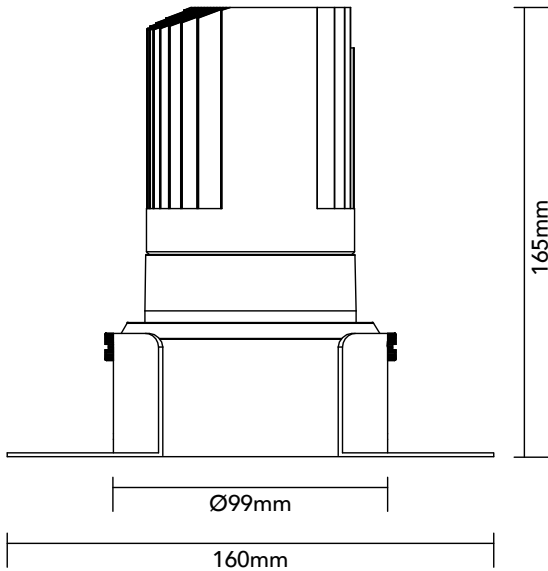

DK30.11.930.12

29.8W / 3000K / 17° / IP54

Frame Colour Options

- White
- Black

Baffle Colour Options

- Matte White
- Metallic Chrome
- Metallic Gold
- Metallic Black
- Matte Black

Key Specifications

Shape	Round
Frame Type	Trimless
Engine Orientation	Fixed
Lamp Type	LED
System Power	29.8 W
Colour Temperature	3000 K
Lumen Output	2850 lm
CRI	>90 Ra
Beam Angle	17°
Warranty	SEVEN (7) year limited

LED

Model	Citizen CLU028-1204C4
Colour Temperature	3000 K
SDCM	<3
Rated Lifespan	>100000 hours (L70)

Physical

Body Shell	Aluminium 6063
Frame	Aluminium 6063
Baffle	Powder Coated / UV Processed
Optics	PMMA Lens
Filter	Honeycomb Louvre (Optional)
Net Weight	0.78 kg