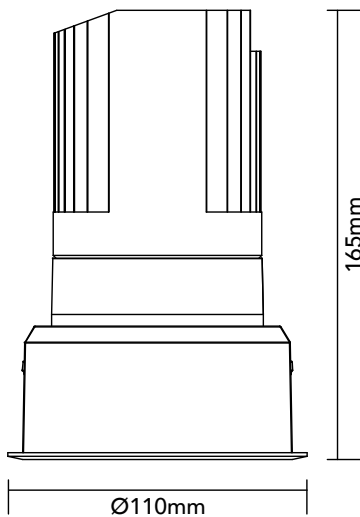

100x100mm

Key Specifications

Shape	Round
Frame Type	Trim
Engine Orientation	Fixed
Lamp Type	LED
System Power	29.8 W
Colour Temperature	4000 K
Lumen Output	2965 lm
CRI	>90 Ra
Beam Angle	17°
Warranty	SEVEN (7) year limited

LED

Model	Citizen CLU028-1204C4
Colour Temperature	4000 K
SDCM	<3
Rated Lifespan	>100000 hours (L70)

Physical

Body Shell	Aluminium 6063
Frame	Aluminium 6063
Baffle	Powder Coated / UV Processed
Optics	PMMA Lens
Filter	Honeycomb Louvre (Optional)
Net Weight	0.78 kg

Environmental

Installation Environment	Ceiling
Mounting	Recessed
Operating Temperature	-20° to 40°C
Humidity	10% to 90% RH
IP Rating	IP54

Power Supplies

Input Current	700 mA
Input Voltage	AC220-240 V
Model On/Off	Tridonic 87500865
Model TRIAC Dimming	Philips Xitanium
Model 0-10V Dimming	LiFud AAA030
Model DALI Dimming	LiFud AAD030