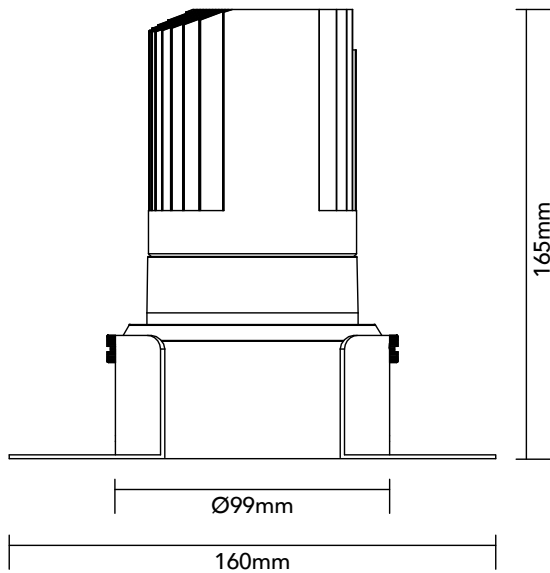

DK30.11.940.12

29.8W / 4000K / 17° / IP54

Frame Colour Options

- White
- Black

Baffle Colour Options

- Matte White
- Metallic Chrome
- Metallic Gold
- Metallic Black
- Matte Black

Key Specifications

Shape	Round
Frame Type	Trimless
Engine Orientation	Fixed
Lamp Type	LED
System Power	29.8 W
Colour Temperature	4000 K
Lumen Output	2965 lm
CRI	>90 Ra
Beam Angle	17°
Warranty	SEVEN (7) year limited

LED

Model	Citizen CLU028-1204C4
Colour Temperature	4000 K
SDCM	<3
Rated Lifespan	>100000 hours (L70)

Physical

Body Shell	Aluminium 6063
Frame	Aluminium 6063
Baffle	Powder Coated / UV Processed
Optics	PMMA Lens
Filter	Honeycomb Louvre (Optional)
Net Weight	0.78 kg