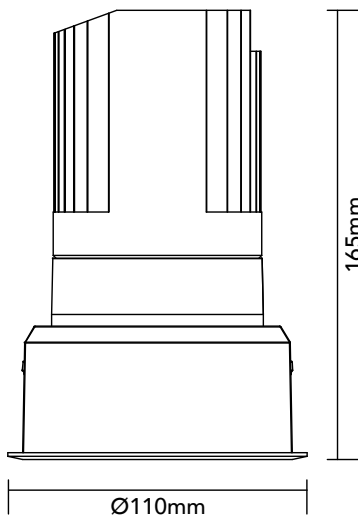

DK30.12.927.11

29.8W / 2700K / 24° / IP54

Frame Colour Options

- White
- Black

Baffle Colour Options

- Matte White
- Metallic Chrome
- Metallic Gold
- Metallic Black
- Matte Black

100x100mm

Key Specifications

Shape	Round
Frame Type	Trim
Engine Orientation	Fixed
Lamp Type	LED
System Power	29.8 W
Colour Temperature	2700 K
Lumen Output	2600 lm
CRI	>90 Ra
Beam Angle	24°
Warranty	SEVEN (7) year limited

LED

Model	Citizen CLU028-1204C4
Colour Temperature	2700 K
SDCM	<3
Rated Lifespan	>100000 hours (L70)

Physical

Body Shell	Aluminium 6063
Frame	Aluminium 6063
Baffle	Powder Coated / UV Processed
Optics	PMMA Lens
Filter	Honeycomb Louvre (Optional)
Net Weight	0.78 kg

Environmental

Installation Environment	Ceiling
Mounting	Recessed
Operating Temperature	-20° to 40°C
Humidity	10% to 90% RH
IP Rating	IP54