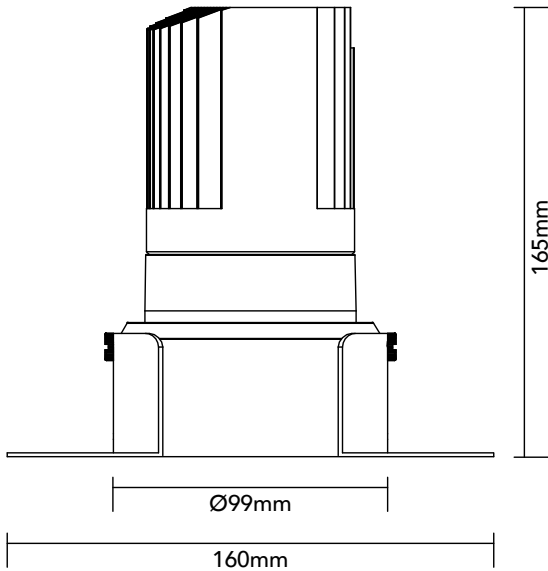

DK30.12.927.12

29.8W / 2700K / 24° / IP54

Frame Colour Options

- White
- Black

Baffle Colour Options

- Matte White
- Metallic Chrome
- Metallic Gold
- Metallic Black
- Matte Black

Key Specifications

Shape	Round
Frame Type	Trimless
Engine Orientation	Fixed
Lamp Type	LED
System Power	29.8 W
Colour Temperature	2700 K
Lumen Output	2600 lm
CRI	>90 Ra
Beam Angle	24°
Warranty	SEVEN (7) year limited

LED

Model	Citizen CLU028-1204C4
Colour Temperature	2700 K
SDCM	<3
Rated Lifespan	>100000 hours (L70)

Physical

Body Shell	Aluminium 6063
Frame	Aluminium 6063
Baffle	Powder Coated / UV Processed
Optics	PMMA Lens
Filter	Honeycomb Louvre (Optional)
Net Weight	0.78 kg