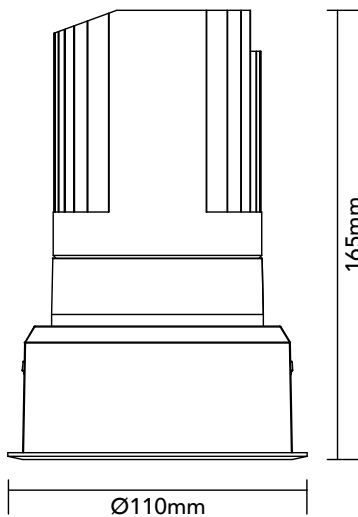

100x100mm

Key Specifications

Shape	Round
Frame Type	Trim
Engine Orientation	Fixed
Lamp Type	LED
System Power	29.8 W
Colour Temperature	3000 K
Lumen Output	2780 lm
CRI	>90 Ra
Beam Angle	24°
Warranty	SEVEN (7) year limited

LED

Model	Citizen CLU028-1204C4
Colour Temperature	3000 K
SDCM	<3
Rated Lifespan	>100000 hours (L70)

Physical

Body Shell	Aluminium 6063
Frame	Aluminium 6063
Baffle	Powder Coated / UV Processed
Optics	PMMA Lens
Filter	Honeycomb Louvre (Optional)
Net Weight	0.78 kg

Environmental

Installation Environment	Ceiling
Mounting	Recessed
Operating Temperature	-20° to 40°C
Humidity	10% to 90% RH
IP Rating	IP54

Power Supplies

Input Current	700 mA
Input Voltage	AC220-240 V
Model On/Off	Tridonic 87500865
Model TRIAC Dimming	Philips Xitanium
Model 0-10V Dimming	LiFud AAA030
Model DALI Dimming	LiFud AAD030