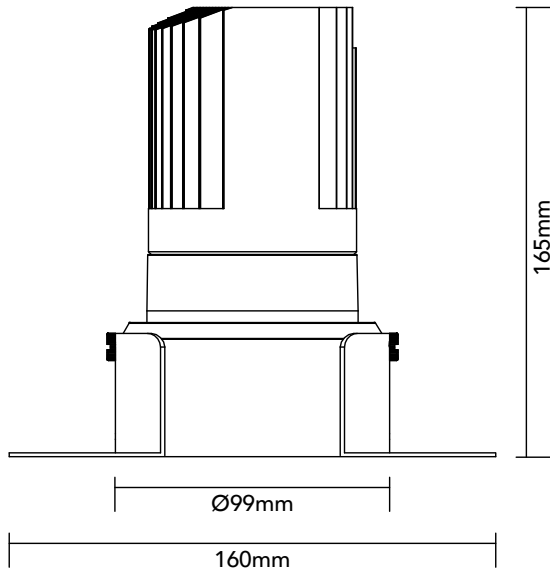

DK30.12.930.12

29.8W / 3000K / 24° / IP54

Frame Colour Options

- White
- Black

Baffle Colour Options

- Matte White
- Metallic Chrome
- Metallic Gold
- Metallic Black
- Matte Black

Key Specifications

Shape	Round
Frame Type	Trimless
Engine Orientation	Fixed
Lamp Type	LED
System Power	29.8 W
Colour Temperature	3000 K
Lumen Output	2780 lm
CRI	>90 Ra
Beam Angle	24°
Warranty	SEVEN (7) year limited

LED

Model	Citizen CLU028-1204C4
Colour Temperature	3000 K
SDCM	<3
Rated Lifespan	>100000 hours (L70)

Physical

Body Shell	Aluminium 6063
Frame	Aluminium 6063
Baffle	Powder Coated / UV Processed
Optics	PMMA Lens
Filter	Honeycomb Louvre (Optional)
Net Weight	0.78 kg