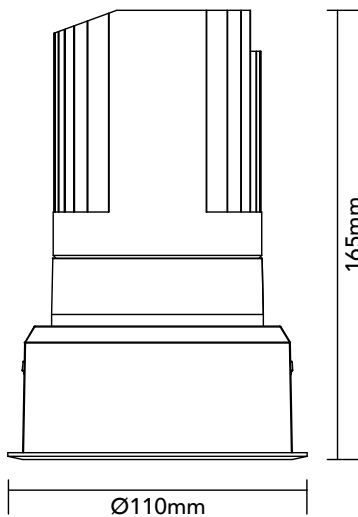

100x100mm

Key Specifications

Shape	Round
Frame Type	Trim
Engine Orientation	Fixed
Lamp Type	LED
System Power	29.8 W
Colour Temperature	4000 K
Lumen Output	2895 lm
CRI	>90 Ra
Beam Angle	24°
Warranty	SEVEN (7) year limited

LED

Model	Citizen CLU028-1204C4
Colour Temperature	4000 K
SDCM	<3
Rated Lifespan	>100000 hours (L70)

Physical

Body Shell	Aluminium 6063
Frame	Aluminium 6063
Baffle	Powder Coated / UV Processed
Optics	PMMA Lens
Filter	Honeycomb Louvre (Optional)
Net Weight	0.78 kg

Environmental

Installation Environment	Ceiling
Mounting	Recessed
Operating Temperature	-20° to 40°C
Humidity	10% to 90% RH
IP Rating	IP54

Power Supplies

Input Current	700 mA
Input Voltage	AC220-240 V
Model On/Off	Tridonic 87500865
Model TRIAC Dimming	Philips Xitanium
Model 0-10V Dimming	LiFud AAA030
Model DALI Dimming	LiFud AAD030