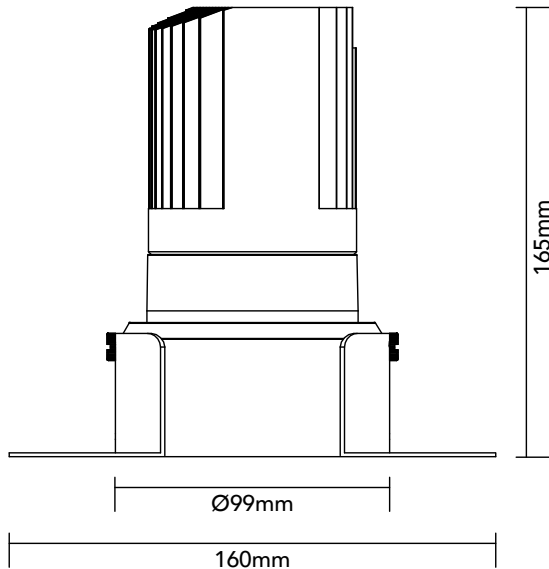

# DK30.12.940.12

29.8W / 4000K / 24° / IP54

## Key Specifications

Shape	Round
Frame Type	Trimless
Engine Orientation	Fixed
Lamp Type	LED
System Power	29.8 W
Colour Temperature	4000 K
Lumen Output	2895 lm
CRI	>90 Ra
Beam Angle	24°
Warranty	SEVEN (7) year limited

## Physical

Body Shell	Aluminium 6063
Frame	Aluminium 6063
Baffle	Powder Coated / UV Processed
Optics	PMMA Lens
Filter	Honeycomb Louvre (Optional)
Net Weight	0.78 kg