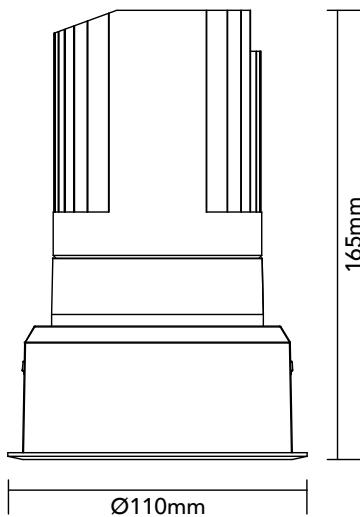

DK30.13.927.11

29.8W / 2700K / 35° / IP54

Frame Colour Options

- White
- Black

Baffle Colour Options

- Matte White
- Metallic Chrome
- Metallic Gold
- Metallic Black
- Matte Black

100x100mm

Key Specifications

Shape	Round
Frame Type	Trim
Engine Orientation	Fixed
Lamp Type	LED
System Power	29.8 W
Colour Temperature	2700 K
Lumen Output	2620 lm
CRI	>90 Ra
Beam Angle	35°
Warranty	SEVEN (7) year limited

LED

Model	Citizen CLU028-1204C4
Colour Temperature	2700 K
SDCM	<3
Rated Lifespan	>100000 hours (L70)

Physical

Body Shell	Aluminium 6063
Frame	Aluminium 6063
Baffle	Powder Coated / UV Processed
Optics	PMMA Lens
Filter	Honeycomb Louvre (Optional)
Net Weight	0.78 kg

Environmental

Installation Environment	Ceiling
Mounting	Recessed
Operating Temperature	-20° to 40°C
Humidity	10% to 90% RH
IP Rating	IP54