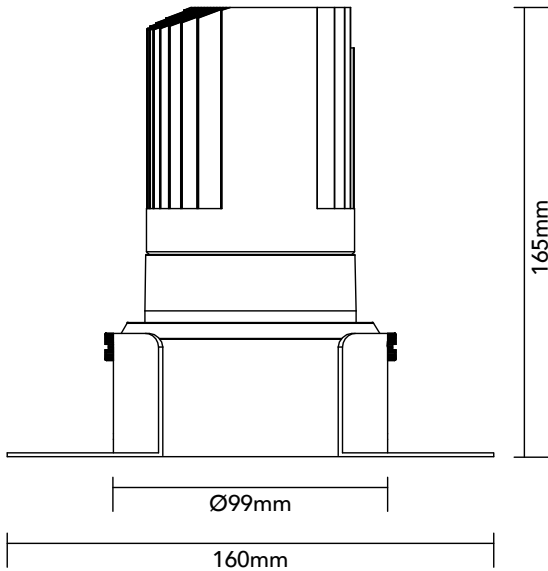

DK30.13.927.12

29.8W / 2700K / 35° / IP54

Frame Colour Options

- White
- Black

Baffle Colour Options

- Matte White
- Metallic Chrome
- Metallic Gold
- Metallic Black
- Matte Black

Key Specifications

Shape	Round
Frame Type	Trimless
Engine Orientation	Fixed
Lamp Type	LED
System Power	29.8 W
Colour Temperature	2700 K
Lumen Output	2620 lm
CRI	>90 Ra
Beam Angle	35°
Warranty	SEVEN (7) year limited

LED

Model	Citizen CLU028-1204C4
Colour Temperature	2700 K
SDCM	<3
Rated Lifespan	>100000 hours (L70)

Physical

Body Shell	Aluminium 6063
Frame	Aluminium 6063
Baffle	Powder Coated / UV Processed
Optics	PMMA Lens
Filter	Honeycomb Louvre (Optional)
Net Weight	0.78 kg