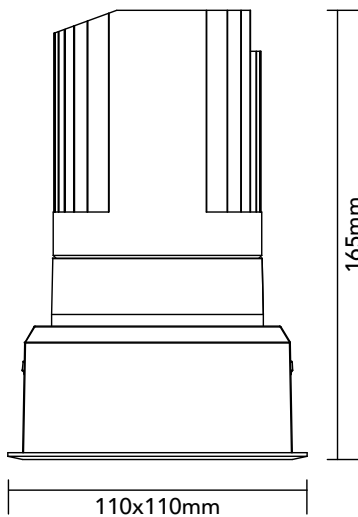

DK30.13.927.13

29.8W / 2700K / 35° / IP54

Frame Colour Options

- White
- Black

Baffle Colour Options

- Matte White
- Metallic Chrome
- Metallic Gold
- Metallic Black
- Matte Black

100x100mm

Key Specifications

Shape	Square
Frame Type	Trim
Engine Orientation	Fixed
Lamp Type	LED
System Power	29.8 W
Colour Temperature	2700 K
Lumen Output	2530 lm
CRI	>90 Ra
Beam Angle	35°
Warranty	SEVEN (7) year limited

LED

Model	Citizen CLU028-1204C4
Colour Temperature	2700 K
SDCM	<3
Rated Lifespan	>100000 hours (L70)

Physical

Body Shell	Aluminium 6063
Frame	Aluminium 6063
Baffle	Powder Coated / UV Processed
Optics	PMMA Lens
Filter	Honeycomb Louvre (Optional)
Net Weight	0.76 kg

Environmental

Installation Environment	Ceiling
Mounting	Recessed
Operating Temperature	-20° to 40°C
Humidity	10% to 90% RH
IP Rating	IP54