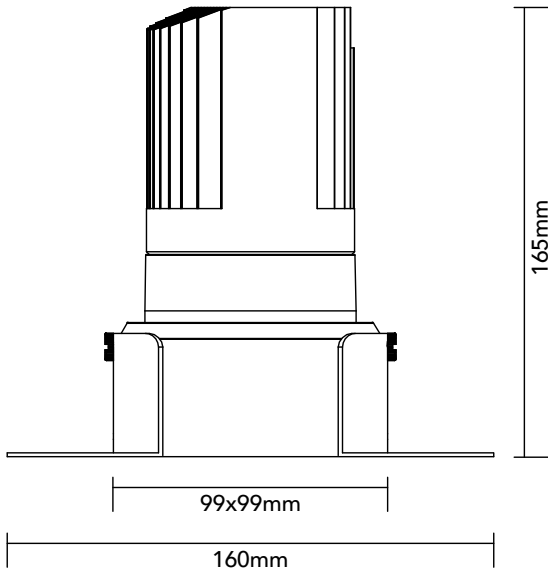

DK30.13.927.14

29.8W / 2700K / 35° / IP54

Frame Colour Options

- White
- Black

Baffle Colour Options

- Matte White
- Metallic Chrome
- Metallic Gold
- Metallic Black
- Matte Black

Key Specifications

Shape	Square
Frame Type	Trimless
Engine Orientation	Fixed
Lamp Type	LED
System Power	29.8 W
Colour Temperature	2700 K
Lumen Output	2530 lm
CRI	>90 Ra
Beam Angle	35°
Warranty	SEVEN (7) year limited

LED

Model	Citizen CLU028-1204C4
Colour Temperature	2700 K
SDCM	<3
Rated Lifespan	>100000 hours (L70)

Physical

Body Shell	Aluminium 6063
Frame	Aluminium 6063
Baffle	Powder Coated / UV Processed
Optics	PMMA Lens
Filter	Honeycomb Louvre (Optional)
Net Weight	0.76 kg