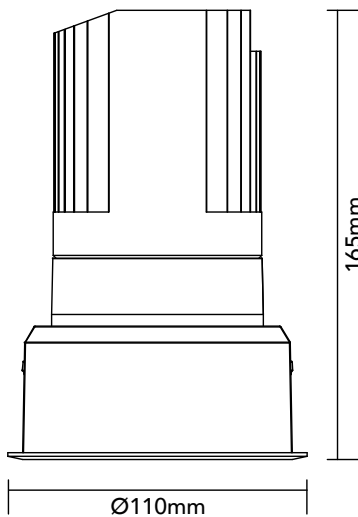

100x100mm

Key Specifications

Shape	Round
Frame Type	Trim
Engine Orientation	Fixed
Lamp Type	LED
System Power	29.8 W
Colour Temperature	3000 K
Lumen Output	2800 lm
CRI	>90 Ra
Beam Angle	35°
Warranty	SEVEN (7) year limited

LED

Model	Citizen CLU028-1204C4
Colour Temperature	3000 K
SDCM	<3
Rated Lifespan	>100000 hours (L70)

Physical

Body Shell	Aluminium 6063
Frame	Aluminium 6063
Baffle	Powder Coated / UV Processed
Optics	PMMA Lens
Filter	Honeycomb Louvre (Optional)
Net Weight	0.78 kg

Environmental

Installation Environment	Ceiling
Mounting	Recessed
Operating Temperature	-20° to 40°C
Humidity	10% to 90% RH
IP Rating	IP54

Power Supplies

Input Current	700 mA
Input Voltage	AC220-240 V
Model On/Off	Tridonic 87500865
Model TRIAC Dimming	Philips Xitanium
Model 0-10V Dimming	LiFud AAA030
Model DALI Dimming	LiFud AAD030