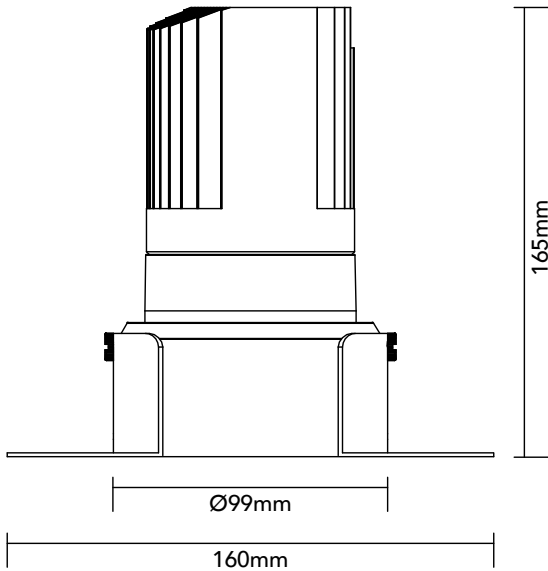

# DK30.13.930.12

29.8W / 3000K / 35° / IP54

## Key Specifications

Shape	Round
Frame Type	Trimless
Engine Orientation	Fixed
Lamp Type	LED
System Power	29.8 W
Colour Temperature	3000 K
Lumen Output	2800 lm
CRI	>90 Ra
Beam Angle	35°
Warranty	SEVEN (7) year limited

## Physical

Body Shell	Aluminium 6063
Frame	Aluminium 6063
Baffle	Powder Coated / UV Processed
Optics	PMMA Lens
Filter	Honeycomb Louvre (Optional)
Net Weight	0.78 kg