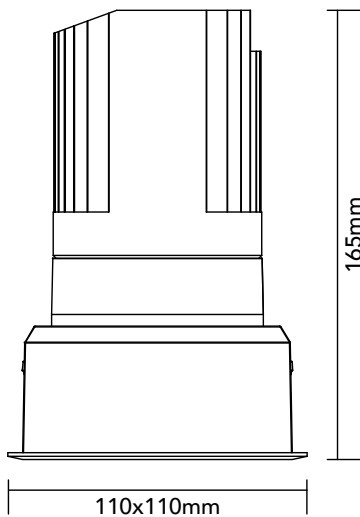

100x100mm

Key Specifications

Shape	Square
Frame Type	Trim
Engine Orientation	Fixed
Lamp Type	LED
System Power	29.8 W
Colour Temperature	3000 K
Lumen Output	2710 lm
CRI	>90 Ra
Beam Angle	35°
Warranty	SEVEN (7) year limited

LED

Model	Citizen CLU028-1204C4
Colour Temperature	3000 K
SDCM	<3
Rated Lifespan	>100000 hours (L70)

Physical

Body Shell	Aluminium 6063
Frame	Aluminium 6063
Baffle	Powder Coated / UV Processed
Optics	PMMA Lens
Filter	Honeycomb Louvre (Optional)
Net Weight	0.76 kg

Environmental

Installation Environment	Ceiling
Mounting	Recessed
Operating Temperature	-20° to 40°C
Humidity	10% to 90% RH
IP Rating	IP54

Power Supplies

Input Current	500 mA
Input Voltage	AC220-240 V
Model On/Off	Tridonic 87500863
Model TRIAC Dimming	Philips Xitanium
Model 0-10V Dimming	LiFud AAA020
Model DALI Dimming	LiFud AAD020