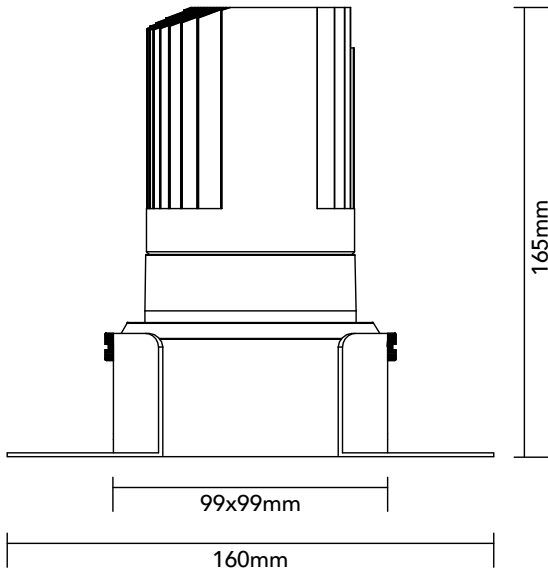

DK30.13.930.14

29.8W / 3000K / 35° / IP54

Frame Colour Options

- White
- Black

Baffle Colour Options

- Matte White
- Metallic Chrome
- Metallic Gold
- Metallic Black
- Matte Black

Key Specifications

Shape	Square
Frame Type	Trimless
Engine Orientation	Fixed
Lamp Type	LED
System Power	29.8 W
Colour Temperature	3000 K
Lumen Output	2710 lm
CRI	>90 Ra
Beam Angle	35°
Warranty	SEVEN (7) year limited

LED

Model	Citizen CLU028-1204C4
Colour Temperature	3000 K
SDCM	<3
Rated Lifespan	>100000 hours (L70)

Physical

Body Shell	Aluminium 6063
Frame	Aluminium 6063
Baffle	Powder Coated / UV Processed
Optics	PMMA Lens
Filter	Honeycomb Louvre (Optional)
Net Weight	0.76 kg