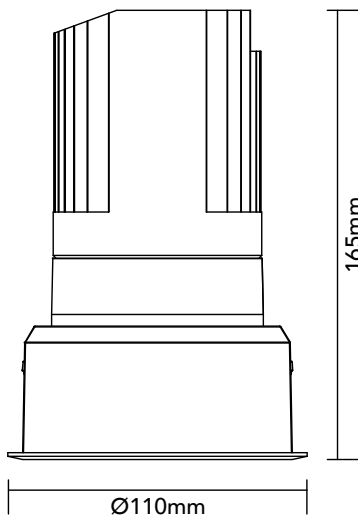

DK30.13.940.11

29.8W / 4000K / 35° / IP54

Frame Colour Options

- White
- Black

Baffle Colour Options

- Matte White
- Metallic Chrome
- Metallic Gold
- Metallic Black
- Matte Black

100x100mm

Key Specifications

Shape	Round
Frame Type	Trim
Engine Orientation	Fixed
Lamp Type	LED
System Power	29.8 W
Colour Temperature	4000 K
Lumen Output	2915 lm
CRI	>90 Ra
Beam Angle	35°
Warranty	SEVEN (7) year limited

LED

Model	Citizen CLU028-1204C4
Colour Temperature	4000 K
SDCM	<3
Rated Lifespan	>100000 hours (L70)

Physical

Body Shell	Aluminium 6063
Frame	Aluminium 6063
Baffle	Powder Coated / UV Processed
Optics	PMMA Lens
Filter	Honeycomb Louvre (Optional)
Net Weight	0.78 kg

Environmental

Installation Environment	Ceiling
Mounting	Recessed
Operating Temperature	-20° to 40°C
Humidity	10% to 90% RH
IP Rating	IP54