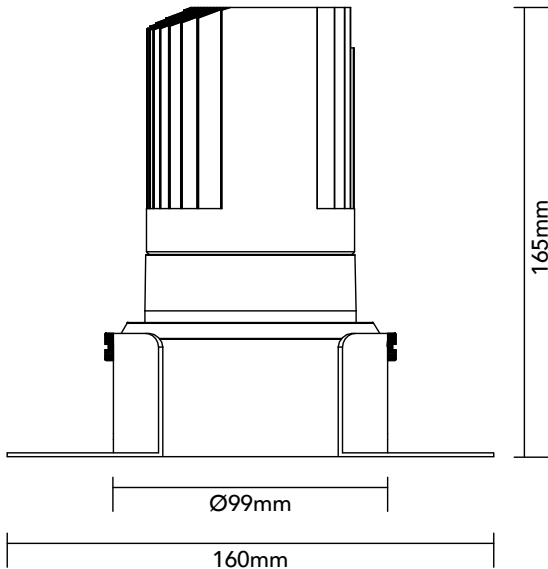

Ø110mm

Key Specifications

Shape	Round
Frame Type	Trimless
Engine Orientation	Fixed
Lamp Type	LED
System Power	29.8 W
Colour Temperature	4000 K
Lumen Output	2915 lm
CRI	>90 Ra
Beam Angle	35°
Warranty	SEVEN (7) year limited

LED

Model	Citizen CLU028-1204C4
Colour Temperature	4000 K
SDCM	<3
Rated Lifespan	>100000 hours (L70)

Physical

Body Shell	Aluminium 6063
Frame	Aluminium 6063
Baffle	Powder Coated / UV Processed
Optics	PMMA Lens
Filter	Honeycomb Louvre (Optional)
Net Weight	0.78 kg

Environmental

Installation Environment	Ceiling
Mounting	Recessed
Operating Temperature	-20° to 40°C
Humidity	10% to 90% RH
IP Rating	IP54

Power Supplies

Input Current	700 mA
Input Voltage	AC220-240 V
Model On/Off	Tridonic 87500865
Model TRIAC Dimming	Philips Xitanium
Model 0-10V Dimming	LiFud AAA030
Model DALI Dimming	LiFud AAD030