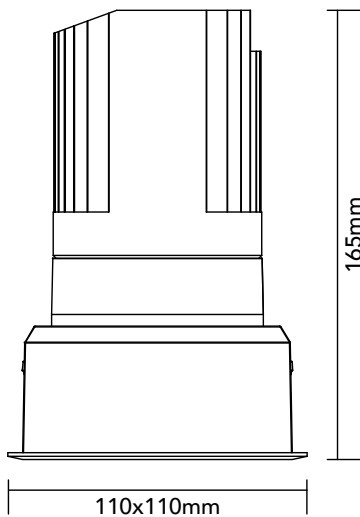

DK30.13.940.13

29.8W / 4000K / 35° / IP54

Frame Colour Options

- White
- Black

Baffle Colour Options

- Matte White
- Metallic Chrome
- Metallic Gold
- Metallic Black
- Matte Black

Key Specifications

Shape	Square
Frame Type	Trim
Engine Orientation	Fixed
Lamp Type	LED
System Power	29.8 W
Colour Temperature	4000 K
Lumen Output	2825 lm
CRI	>90 Ra
Beam Angle	35°
Warranty	SEVEN (7) year limited

LED

Model	Citizen CLU028-1204C4
Colour Temperature	4000 K
SDCM	<3
Rated Lifespan	>100000 hours (L70)

Physical

Body Shell	Aluminium 6063
Frame	Aluminium 6063
Baffle	Powder Coated / UV Processed
Optics	PMMA Lens
Filter	Honeycomb Louvre (Optional)
Net Weight	0.76 kg