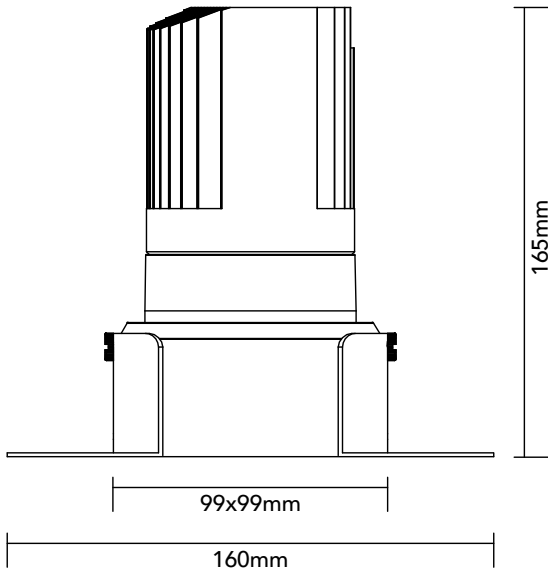

DK30.13.940.14

29.8W / 4000K / 35° / IP54

Frame Colour Options

- White
- Black

Baffle Colour Options

- Matte White
- Metallic Chrome
- Metallic Gold
- Metallic Black
- Matte Black

Key Specifications

Shape	Square
Frame Type	Trimless
Engine Orientation	Fixed
Lamp Type	LED
System Power	29.8 W
Colour Temperature	4000 K
Lumen Output	2825 lm
CRI	>90 Ra
Beam Angle	35°
Warranty	SEVEN (7) year limited

LED

Model	Citizen CLU028-1204C4
Colour Temperature	4000 K
SDCM	<3
Rated Lifespan	>100000 hours (L70)

Physical

Body Shell	Aluminium 6063
Frame	Aluminium 6063
Baffle	Powder Coated / UV Processed
Optics	PMMA Lens
Filter	Honeycomb Louvre (Optional)
Net Weight	0.76 kg