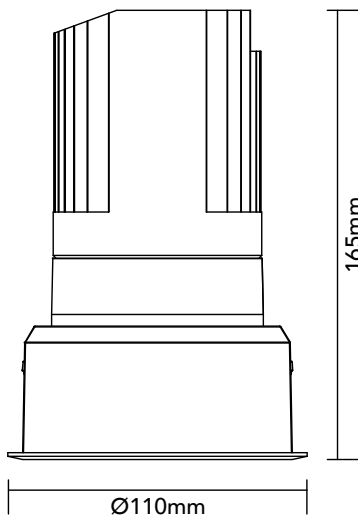

DK30.14.927.11

29.8W / 2700K / 49° / IP54

Frame Colour Options

- White
- Black

Baffle Colour Options

- Matte White
- Metallic Chrome
- Metallic Gold
- Metallic Black
- Matte Black

100x100mm

Key Specifications

Shape	Round
Frame Type	Trim
Engine Orientation	Fixed
Lamp Type	LED
System Power	29.8 W
Colour Temperature	2700 K
Lumen Output	2580 lm
CRI	>90 Ra
Beam Angle	49°
Warranty	SEVEN (7) year limited

LED

Model	Citizen CLU028-1204C4
Colour Temperature	2700 K
SDCM	<3
Rated Lifespan	>100000 hours (L70)

Physical

Body Shell	Aluminium 6063
Frame	Aluminium 6063
Baffle	Powder Coated / UV Processed
Optics	PMMA Lens
Filter	Honeycomb Louvre (Optional)
Net Weight	0.78 kg

Environmental

Installation Environment	Ceiling
Mounting	Recessed
Operating Temperature	-20° to 40°C
Humidity	10% to 90% RH
IP Rating	IP54