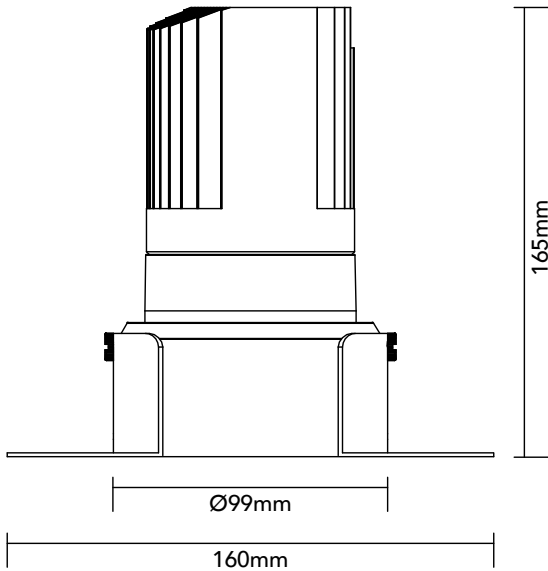

# DK30.14.927.12

29.8W / 2700K / 49° / IP54

## Key Specifications

Shape	Round
Frame Type	Trimless
Engine Orientation	Fixed
Lamp Type	LED
System Power	29.8 W
Colour Temperature	2700 K
Lumen Output	2580 lm
CRI	>90 Ra
Beam Angle	49°
Warranty	SEVEN (7) year limited

## Physical

Body Shell	Aluminium 6063
Frame	Aluminium 6063
Baffle	Powder Coated / UV Processed
Optics	PMMA Lens
Filter	Honeycomb Louvre (Optional)
Net Weight	0.78 kg