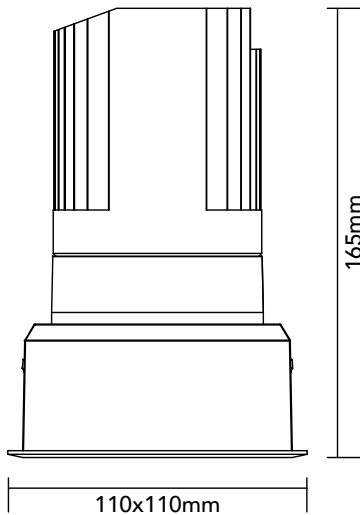

100x100mm

Key Specifications

Shape	Square
Frame Type	Trim
Engine Orientation	Fixed
Lamp Type	LED
System Power	29.8 W
Colour Temperature	2700 K
Lumen Output	2475 lm
CRI	>90 Ra
Beam Angle	47°
Warranty	SEVEN (7) year limited

LED

Model	Citizen CLU028-1204C4
Colour Temperature	2700 K
SDCM	<3
Rated Lifespan	>100000 hours (L70)

Physical

Body Shell	Aluminium 6063
Frame	Aluminium 6063
Baffle	Powder Coated / UV Processed
Optics	PMMA Lens
Filter	Honeycomb Louvre (Optional)
Net Weight	0.76 kg

Environmental

Installation Environment	Ceiling
Mounting	Recessed
Operating Temperature	-20° to 40°C
Humidity	10% to 90% RH
IP Rating	IP54

Power Supplies

Input Current	500 mA
Input Voltage	AC220-240 V
Model On/Off	Tridonic 87500863
Model TRIAC Dimming	Philips Xitanium
Model 0-10V Dimming	LiFud AAA020
Model DALI Dimming	LiFud AAD020