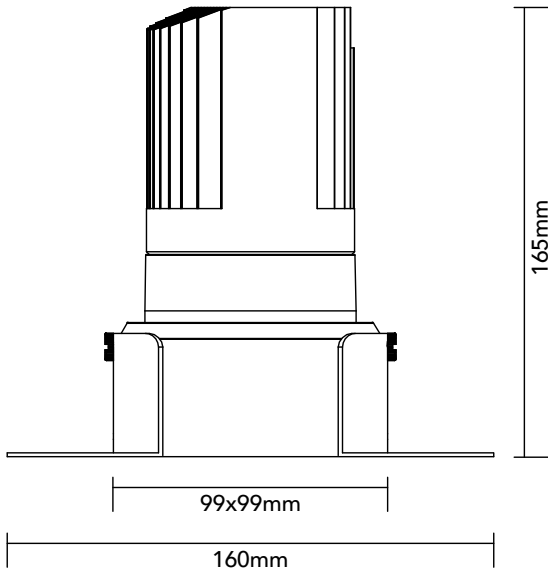

# DK30.14.927.14

29.8W / 2700K / 47° / IP54

## Key Specifications

Shape	Square
Frame Type	Trimless
Engine Orientation	Fixed
Lamp Type	LED
System Power	29.8 W
Colour Temperature	2700 K
Lumen Output	2475 lm
CRI	>90 Ra
Beam Angle	47°
Warranty	SEVEN (7) year limited

## Physical

Body Shell	Aluminium 6063
Frame	Aluminium 6063
Baffle	Powder Coated / UV Processed
Optics	PMMA Lens
Filter	Honeycomb Louvre (Optional)
Net Weight	0.76 kg