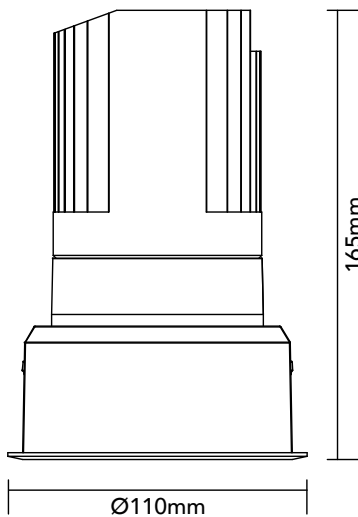

100x100mm

Key Specifications

Shape	Round
Frame Type	Trim
Engine Orientation	Fixed
Lamp Type	LED
System Power	29.8 W
Colour Temperature	3000 K
Lumen Output	2760 lm
CRI	>90 Ra
Beam Angle	49°
Warranty	SEVEN (7) year limited

LED

Model	Citizen CLU028-1204C4
Colour Temperature	3000 K
SDCM	<3
Rated Lifespan	>100000 hours (L70)

Physical

Body Shell	Aluminium 6063
Frame	Aluminium 6063
Baffle	Powder Coated / UV Processed
Optics	PMMA Lens
Filter	Honeycomb Louvre (Optional)
Net Weight	0.78 kg

Environmental

Installation Environment	Ceiling
Mounting	Recessed
Operating Temperature	-20° to 40°C
Humidity	10% to 90% RH
IP Rating	IP54

Power Supplies

Input Current	700 mA
Input Voltage	AC220-240 V
Model On/Off	Tridonic 87500865
Model TRIAC Dimming	Philips Xitanium
Model 0-10V Dimming	LiFud AAA030
Model DALI Dimming	LiFud AAD030