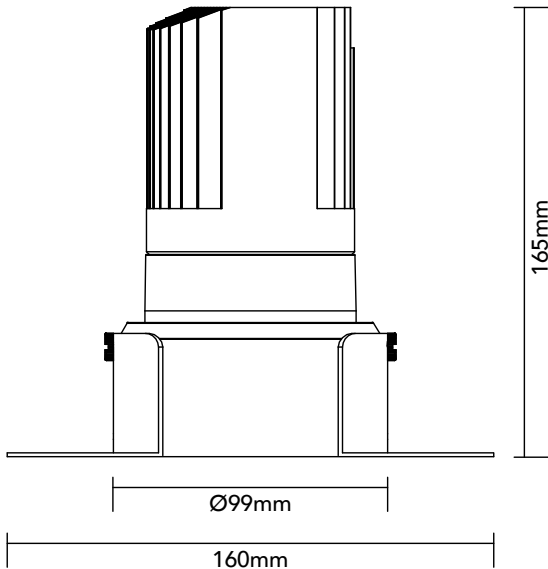

DK30.14.930.12

29.8W / 3000K / 49° / IP54

Frame Colour Options

- White
- Black

Baffle Colour Options

- Matte White
- Metallic Chrome
- Metallic Gold
- Metallic Black
- Matte Black

Key Specifications

Shape	Round
Frame Type	Trimless
Engine Orientation	Fixed
Lamp Type	LED
System Power	29.8 W
Colour Temperature	3000 K
Lumen Output	2760 lm
CRI	>90 Ra
Beam Angle	49°
Warranty	SEVEN (7) year limited

LED

Model	Citizen CLU028-1204C4
Colour Temperature	3000 K
SDCM	<3
Rated Lifespan	>100000 hours (L70)

Physical

Body Shell	Aluminium 6063
Frame	Aluminium 6063
Baffle	Powder Coated / UV Processed
Optics	PMMA Lens
Filter	Honeycomb Louvre (Optional)
Net Weight	0.78 kg