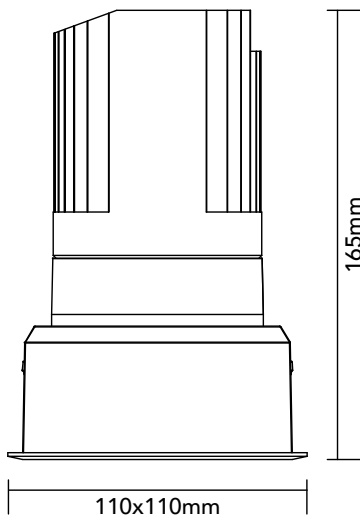

100x100mm

Key Specifications

Shape	Square
Frame Type	Trim
Engine Orientation	Fixed
Lamp Type	LED
System Power	29.8 W
Colour Temperature	3000 K
Lumen Output	2655 lm
CRI	>90 Ra
Beam Angle	47°
Warranty	SEVEN (7) year limited

LED

Model	Citizen CLU028-1204C4
Colour Temperature	3000 K
SDCM	<3
Rated Lifespan	>100000 hours (L70)

Physical

Body Shell	Aluminium 6063
Frame	Aluminium 6063
Baffle	Powder Coated / UV Processed
Optics	PMMA Lens
Filter	Honeycomb Louvre (Optional)
Net Weight	0.76 kg

Environmental

Installation Environment	Ceiling
Mounting	Recessed
Operating Temperature	-20° to 40°C
Humidity	10% to 90% RH
IP Rating	IP54

Power Supplies

Input Current	500 mA
Input Voltage	AC220-240 V
Model On/Off	Tridonic 87500863
Model TRIAC Dimming	Philips Xitanium
Model 0-10V Dimming	LiFud AAA020
Model DALI Dimming	LiFud AAD020