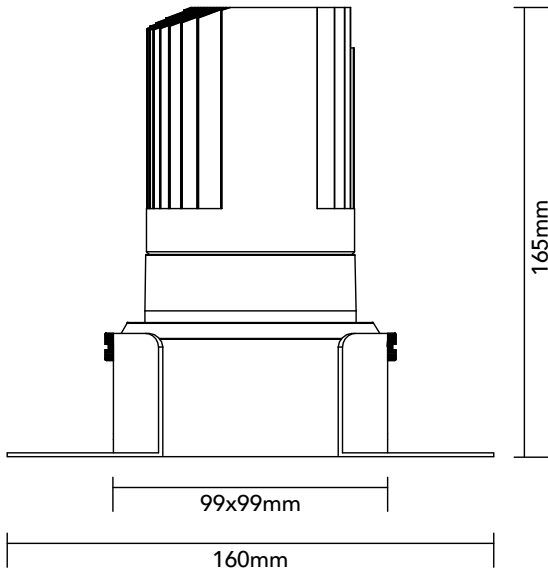

# DK30.14.930.14

29.8W / 3000K / 47° / IP54

## Key Specifications

Shape	Square
Frame Type	Trimless
Engine Orientation	Fixed
Lamp Type	LED
System Power	29.8 W
Colour Temperature	3000 K
Lumen Output	2655 lm
CRI	>90 Ra
Beam Angle	47°
Warranty	SEVEN (7) year limited

## Physical

Body Shell	Aluminium 6063
Frame	Aluminium 6063
Baffle	Powder Coated / UV Processed
Optics	PMMA Lens
Filter	Honeycomb Louvre (Optional)
Net Weight	0.76 kg