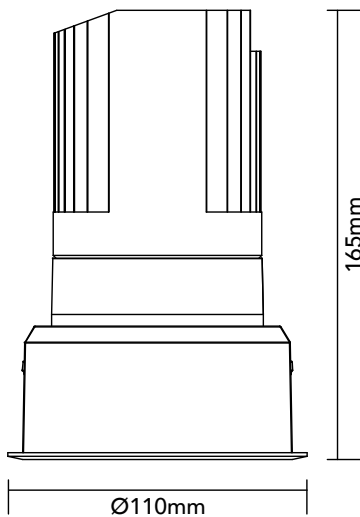

DK30.14.940.11

29.8W / 4000K / 49° / IP54

Frame Colour Options

- White
- Black

Baffle Colour Options

- Matte White
- Metallic Chrome
- Metallic Gold
- Metallic Black
- Matte Black

100x100mm

Key Specifications

Shape	Round
Frame Type	Trim
Engine Orientation	Fixed
Lamp Type	LED
System Power	29.8 W
Colour Temperature	4000 K
Lumen Output	2875 lm
CRI	>90 Ra
Beam Angle	49°
Warranty	SEVEN (7) year limited

LED

Model	Citizen CLU028-1204C4
Colour Temperature	4000 K
SDCM	<3
Rated Lifespan	>100000 hours (L70)

Physical

Body Shell	Aluminium 6063
Frame	Aluminium 6063
Baffle	Powder Coated / UV Processed
Optics	PMMA Lens
Filter	Honeycomb Louvre (Optional)
Net Weight	0.78 kg

Environmental

Installation Environment	Ceiling
Mounting	Recessed
Operating Temperature	-20° to 40°C
Humidity	10% to 90% RH
IP Rating	IP54