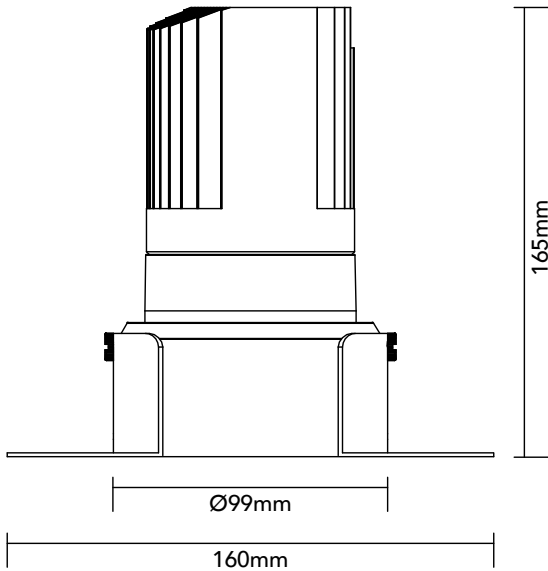

DK30.14.940.12

29.8W / 4000K / 49° / IP54

Frame Colour Options

- White
- Black

Baffle Colour Options

- Matte White
- Metallic Chrome
- Metallic Gold
- Metallic Black
- Matte Black

Key Specifications

Shape	Round
Frame Type	Trimless
Engine Orientation	Fixed
Lamp Type	LED
System Power	29.8 W
Colour Temperature	4000 K
Lumen Output	2875 lm
CRI	>90 Ra
Beam Angle	49°
Warranty	SEVEN (7) year limited

LED

Model	Citizen CLU028-1204C4
Colour Temperature	4000 K
SDCM	<3
Rated Lifespan	>100000 hours (L70)

Physical

Body Shell	Aluminium 6063
Frame	Aluminium 6063
Baffle	Powder Coated / UV Processed
Optics	PMMA Lens
Filter	Honeycomb Louvre (Optional)
Net Weight	0.78 kg