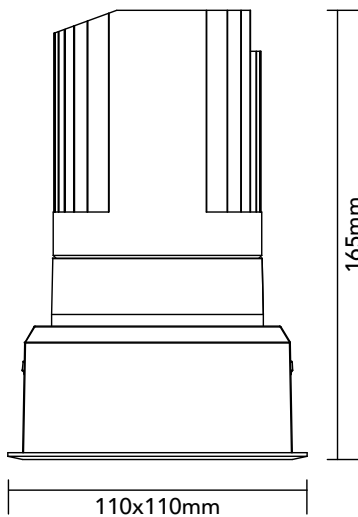

DK30.14.940.13

29.8W / 4000K / 47° / IP54

Frame Colour Options

- White
- Black

Baffle Colour Options

- Matte White
- Metallic Chrome
- Metallic Gold
- Metallic Black
- Matte Black

100x100mm

Key Specifications

Shape	Square
Frame Type	Trim
Engine Orientation	Fixed
Lamp Type	LED
System Power	29.8 W
Colour Temperature	4000 K
Lumen Output	2770 lm
CRI	>90 Ra
Beam Angle	47°
Warranty	SEVEN (7) year limited

LED

Model	Citizen CLU028-1204C4
Colour Temperature	4000 K
SDCM	<3
Rated Lifespan	>100000 hours (L70)

Physical

Body Shell	Aluminium 6063
Frame	Aluminium 6063
Baffle	Powder Coated / UV Processed
Optics	PMMA Lens
Filter	Honeycomb Louvre (Optional)
Net Weight	0.76 kg

Environmental

Installation Environment	Ceiling
Mounting	Recessed
Operating Temperature	-20° to 40°C
Humidity	10% to 90% RH
IP Rating	IP54