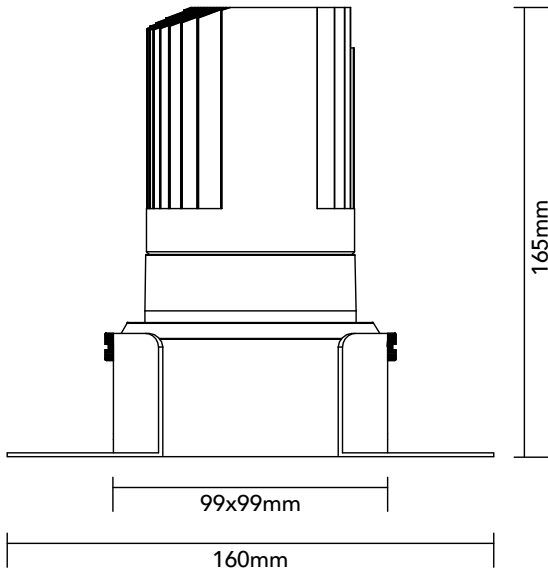

# DK30.14.940.14

29.8W / 4000K / 47° / IP54

## Key Specifications

|                    |                        |
|--------------------|------------------------|
| Shape              | Square                 |
| Frame Type         | Trimless               |
| Engine Orientation | Fixed                  |
| Lamp Type          | LED                    |
| System Power       | 29.8 W                 |
| Colour Temperature | 4000 K                 |
| Lumen Output       | 2770 lm                |
| CRI                | >90 Ra                 |
| Beam Angle         | 47°                    |
| Warranty           | SEVEN (7) year limited |

## Physical

|            |                              |
|------------|------------------------------|
| Body Shell | Aluminium 6063               |
| Frame      | Aluminium 6063               |
| Baffle     | Powder Coated / UV Processed |
| Optics     | PMMA Lens                    |
| Filter     | Honeycomb Louvre (Optional)  |
| Net Weight | 0.76 kg                      |