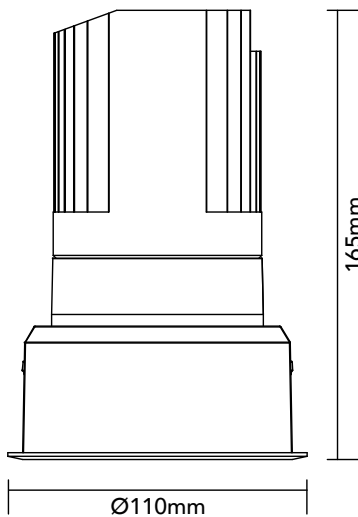

100x100mm

Key Specifications

Shape	Round
Frame Type	Trim
Engine Orientation	Adjustable
Lamp Type	LED
System Power	29.8 W
Colour Temperature	2700 K
Lumen Output	2670 lm
CRI	>90 Ra
Beam Angle	17°
Warranty	SEVEN (7) year limited

LED

Model	Citizen CLU028-1204C4
Colour Temperature	2700 K
SDCM	<3
Rated Lifespan	>100000 hours (L70)

Physical

Body Shell	Aluminium 6063
Frame	Aluminium 6063
Baffle	Powder Coated / UV Processed
Optics	PMMA Lens
Filter	Honeycomb Louvre (Optional)
Net Weight	0.78 kg

Environmental

Installation Environment	Ceiling
Mounting	Recessed
Operating Temperature	-20° to 40°C
Humidity	10% to 90% RH
IP Rating	IP54

Power Supplies

Input Current	700 mA
Input Voltage	AC220-240 V
Model On/Off	Tridonic 87500865
Model TRIAC Dimming	Philips Xitanium
Model 0-10V Dimming	LiFud AAA030
Model DALI Dimming	LiFud AAD030