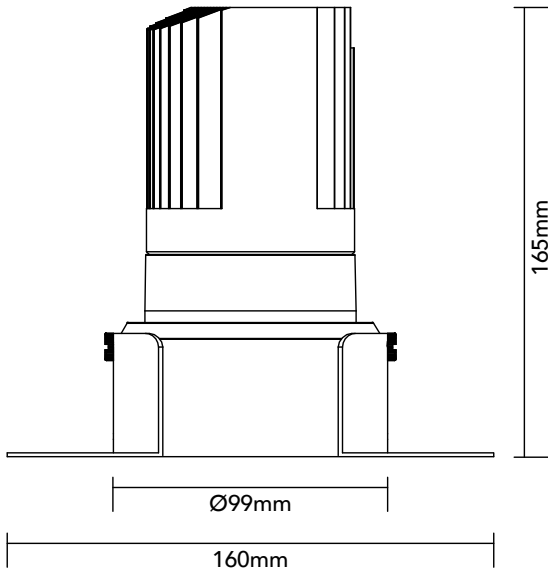

# DK30.21.927.12

29.8W / 2700K / 17° / IP54

## Key Specifications

Shape	Round
Frame Type	Trimless
Engine Orientation	Adjustable
Lamp Type	LED
System Power	29.8 W
Colour Temperature	2700 K
Lumen Output	2670 lm
CRI	>90 Ra
Beam Angle	17°
Warranty	SEVEN (7) year limited

## Physical

Body Shell	Aluminium 6063
Frame	Aluminium 6063
Baffle	Powder Coated / UV Processed
Optics	PMMA Lens
Filter	Honeycomb Louvre (Optional)
Net Weight	0.78 kg