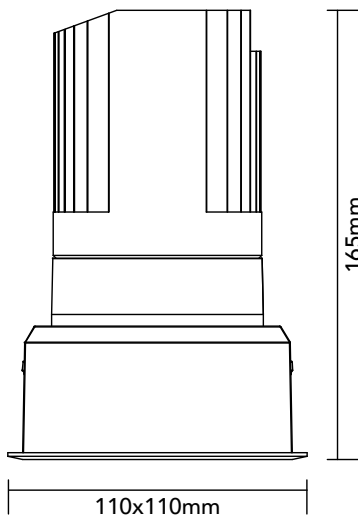

DK30.21.927.13

29.8W / 2700K / 17° / IP54

Frame Colour Options

- White
- Black

Baffle Colour Options

- Matte White
- Metallic Chrome
- Metallic Gold
- Metallic Black
- Matte Black

100x100mm

Key Specifications

Shape	Square
Frame Type	Trim
Engine Orientation	Adjustable
Lamp Type	LED
System Power	29.8 W
Colour Temperature	2700 K
Lumen Output	2405 lm
CRI	>90 Ra
Beam Angle	17°
Warranty	SEVEN (7) year limited

LED

Model	Citizen CLU028-1204C4
Colour Temperature	2700 K
SDCM	<3
Rated Lifespan	>100000 hours (L70)

Physical

Body Shell	Aluminium 6063
Frame	Aluminium 6063
Baffle	Powder Coated / UV Processed
Optics	PMMA Lens
Filter	Honeycomb Louvre (Optional)
Net Weight	0.76 kg