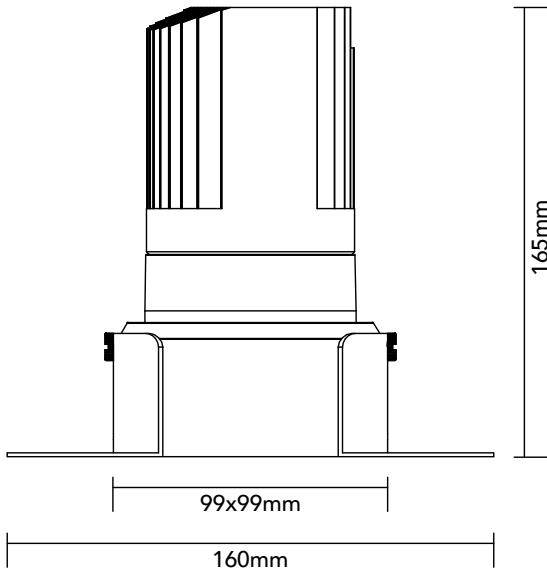

DK30.21.927.14

29.8W / 2700K / 17° / IP54

Frame Colour Options

- White
- Black

Baffle Colour Options

- Matte White
- Metallic Chrome
- Metallic Gold
- Metallic Black
- Matte Black

Key Specifications

Shape	Square
Frame Type	Trimless
Engine Orientation	Adjustable
Lamp Type	LED
System Power	29.8 W
Colour Temperature	2700 K
Lumen Output	2405 lm
CRI	>90 Ra
Beam Angle	17°
Warranty	SEVEN (7) year limited

LED

Model	Citizen CLU028-1204C4
Colour Temperature	2700 K
SDCM	<3
Rated Lifespan	>100000 hours (L70)

Physical

Body Shell	Aluminium 6063
Frame	Aluminium 6063
Baffle	Powder Coated / UV Processed
Optics	PMMA Lens
Filter	Honeycomb Louvre (Optional)
Net Weight	0.76 kg