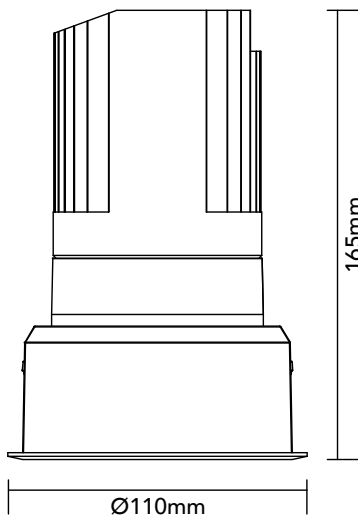

DK30.21.930.11

29.8W / 3000K / 17° / IP54

Frame Colour Options

- White
- Black

Baffle Colour Options

- Matte White
- Metallic Chrome
- Metallic Gold
- Metallic Black
- Matte Black

100x100mm

Key Specifications

Shape	Round
Frame Type	Trim
Engine Orientation	Adjustable
Lamp Type	LED
System Power	29.8 W
Colour Temperature	3000 K
Lumen Output	2850 lm
CRI	>90 Ra
Beam Angle	17°
Warranty	SEVEN (7) year limited

LED

Model	Citizen CLU028-1204C4
Colour Temperature	3000 K
SDCM	<3
Rated Lifespan	>100000 hours (L70)

Physical

Body Shell	Aluminium 6063
Frame	Aluminium 6063
Baffle	Powder Coated / UV Processed
Optics	PMMA Lens
Filter	Honeycomb Louvre (Optional)
Net Weight	0.78 kg

Environmental

Installation Environment	Ceiling
Mounting	Recessed
Operating Temperature	-20° to 40°C
Humidity	10% to 90% RH
IP Rating	IP54