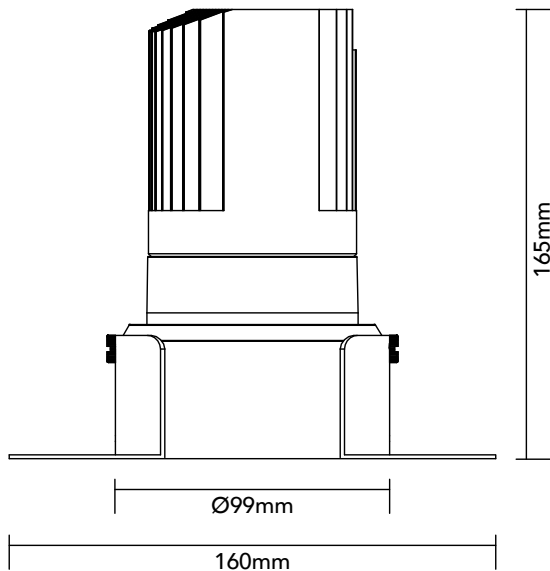

DK30.21.930.12

29.8W / 3000K / 17° / IP54

Frame Colour Options

- White
- Black

Baffle Colour Options

- Matte White
- Metallic Chrome
- Metallic Gold
- Metallic Black
- Matte Black

Key Specifications

Shape	Round
Frame Type	Trimless
Engine Orientation	Adjustable
Lamp Type	LED
System Power	29.8 W
Colour Temperature	3000 K
Lumen Output	2850 lm
CRI	>90 Ra
Beam Angle	17°
Warranty	SEVEN (7) year limited

LED

Model	Citizen CLU028-1204C4
Colour Temperature	3000 K
SDCM	<3
Rated Lifespan	>100000 hours (L70)

Physical

Body Shell	Aluminium 6063
Frame	Aluminium 6063
Baffle	Powder Coated / UV Processed
Optics	PMMA Lens
Filter	Honeycomb Louvre (Optional)
Net Weight	0.78 kg