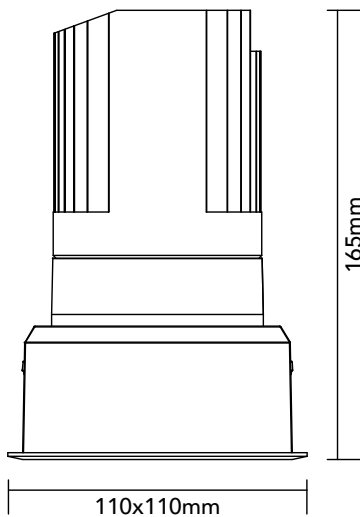

DK30.21.930.13

29.8W / 3000K / 17° / IP54

Frame Colour Options

- White
- Black

Baffle Colour Options

- Matte White
- Metallic Chrome
- Metallic Gold
- Metallic Black
- Matte Black

100x100mm

Key Specifications

Shape	Square
Frame Type	Trim
Engine Orientation	Adjustable
Lamp Type	LED
System Power	29.8 W
Colour Temperature	3000 K
Lumen Output	2585 lm
CRI	>90 Ra
Beam Angle	17°
Warranty	SEVEN (7) year limited

LED

Model	Citizen CLU028-1204C4
Colour Temperature	3000 K
SDCM	<3
Rated Lifespan	>100000 hours (L70)

Physical

Body Shell	Aluminium 6063
Frame	Aluminium 6063
Baffle	Powder Coated / UV Processed
Optics	PMMA Lens
Filter	Honeycomb Louvre (Optional)
Net Weight	0.76 kg