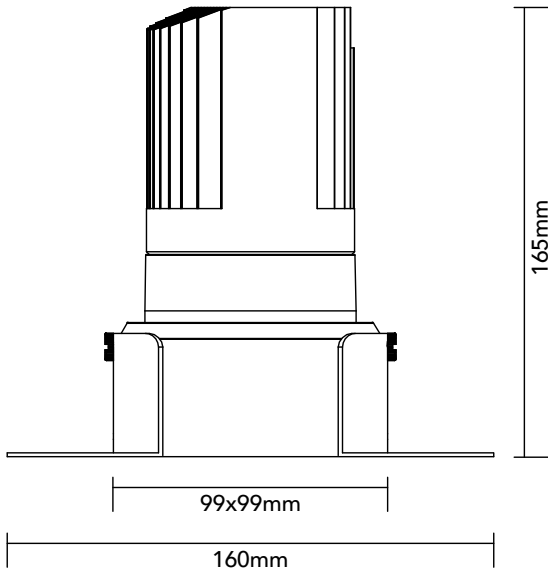

100x100mm

Key Specifications

Shape	Square
Frame Type	Trimless
Engine Orientation	Adjustable
Lamp Type	LED
System Power	29.8 W
Colour Temperature	3000 K
Lumen Output	2585 lm
CRI	>90 Ra
Beam Angle	17°
Warranty	SEVEN (7) year limited

LED

Model	Citizen CLU028-1204C4
Colour Temperature	3000 K
SDCM	<3
Rated Lifespan	>100000 hours (L70)

Physical

Body Shell	Aluminium 6063
Frame	Aluminium 6063
Baffle	Powder Coated / UV Processed
Optics	PMMA Lens
Filter	Honeycomb Louvre (Optional)
Net Weight	0.76 kg

Environmental

Installation Environment	Ceiling
Mounting	Recessed
Operating Temperature	-20° to 40°C
Humidity	10% to 90% RH
IP Rating	IP54

Power Supplies

Input Current	500 mA
Input Voltage	AC220-240 V
Model On/Off	Tridonic 87500863
Model TRIAC Dimming	Philips Xitanium
Model 0-10V Dimming	LiFud AAA020
Model DALI Dimming	LiFud AAD020