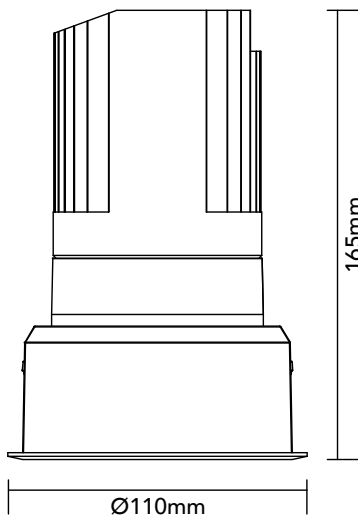

DK30.21.940.11

29.8W / 4000K / 17° / IP54

Frame Colour Options

- White
- Black

Baffle Colour Options

- Matte White
- Metallic Chrome
- Metallic Gold
- Metallic Black
- Matte Black

100x100mm

Key Specifications

Shape	Round
Frame Type	Trim
Engine Orientation	Adjustable
Lamp Type	LED
System Power	29.8 W
Colour Temperature	4000 K
Lumen Output	2965 lm
CRI	>90 Ra
Beam Angle	17°
Warranty	SEVEN (7) year limited

LED

Model	Citizen CLU028-1204C4
Colour Temperature	4000 K
SDCM	<3
Rated Lifespan	>100000 hours (L70)

Physical

Body Shell	Aluminium 6063
Frame	Aluminium 6063
Baffle	Powder Coated / UV Processed
Optics	PMMA Lens
Filter	Honeycomb Louvre (Optional)
Net Weight	0.78 kg

Environmental

Installation Environment	Ceiling
Mounting	Recessed
Operating Temperature	-20° to 40°C
Humidity	10% to 90% RH
IP Rating	IP54