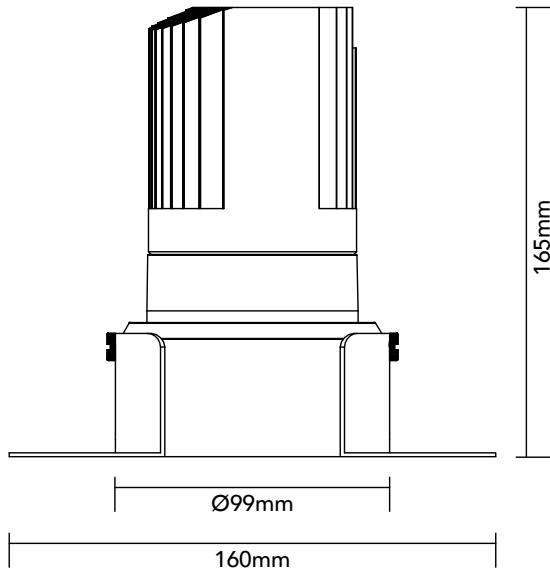

DK30.21.940.12

29.8W / 4000K / 17° / IP54

Frame Colour Options

- White
- Black

Baffle Colour Options

- Matte White
- Metallic Chrome
- Metallic Gold
- Metallic Black
- Matte Black

Key Specifications

Shape	Round
Frame Type	Trimless
Engine Orientation	Adjustable
Lamp Type	LED
System Power	29.8 W
Colour Temperature	4000 K
Lumen Output	2965 lm
CRI	>90 Ra
Beam Angle	17°
Warranty	SEVEN (7) year limited

LED

Model	Citizen CLU028-1204C4
Colour Temperature	4000 K
SDCM	<3
Rated Lifespan	>100000 hours (L70)

Physical

Body Shell	Aluminium 6063
Frame	Aluminium 6063
Baffle	Powder Coated / UV Processed
Optics	PMMA Lens
Filter	Honeycomb Louvre (Optional)
Net Weight	0.78 kg