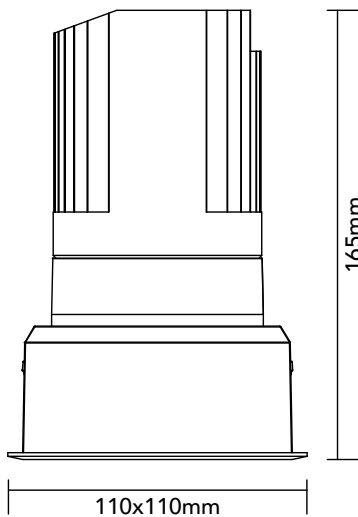

100x100mm

Key Specifications

Shape	Square
Frame Type	Trim
Engine Orientation	Adjustable
Lamp Type	LED
System Power	29.8 W
Colour Temperature	4000 K
Lumen Output	2700 lm
CRI	>90 Ra
Beam Angle	17°
Warranty	SEVEN (7) year limited

LED

Model	Citizen CLU028-1204C4
Colour Temperature	4000 K
SDCM	<3
Rated Lifespan	>100000 hours (L70)

Physical

Body Shell	Aluminium 6063
Frame	Aluminium 6063
Baffle	Powder Coated / UV Processed
Optics	PMMA Lens
Filter	Honeycomb Louvre (Optional)
Net Weight	0.76 kg

Environmental

Installation Environment	Ceiling
Mounting	Recessed
Operating Temperature	-20° to 40°C
Humidity	10% to 90% RH
IP Rating	IP54

Power Supplies

Input Current	500 mA
Input Voltage	AC220-240 V
Model On/Off	Tridonic 87500863
Model TRIAC Dimming	Philips Xitanium
Model 0-10V Dimming	LiFud AAA020
Model DALI Dimming	LiFud AAD020