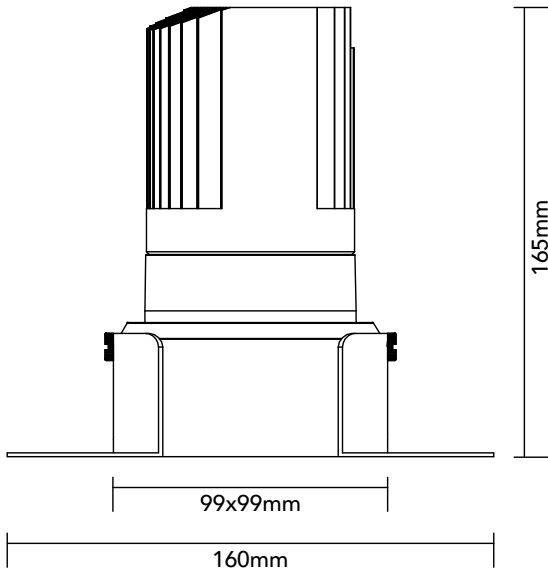

DK30.21.940.14

29.8W / 4000K / 17° / IP54

Frame Colour Options

- White
- Black

Baffle Colour Options

- Matte White
- Metallic Chrome
- Metallic Gold
- Metallic Black
- Matte Black

Key Specifications

Shape	Square
Frame Type	Trimless
Engine Orientation	Adjustable
Lamp Type	LED
System Power	29.8 W
Colour Temperature	4000 K
Lumen Output	2700 lm
CRI	>90 Ra
Beam Angle	17°
Warranty	SEVEN (7) year limited

LED

Model	Citizen CLU028-1204C4
Colour Temperature	4000 K
SDCM	<3
Rated Lifespan	>100000 hours (L70)

Physical

Body Shell	Aluminium 6063
Frame	Aluminium 6063
Baffle	Powder Coated / UV Processed
Optics	PMMA Lens
Filter	Honeycomb Louvre (Optional)
Net Weight	0.76 kg